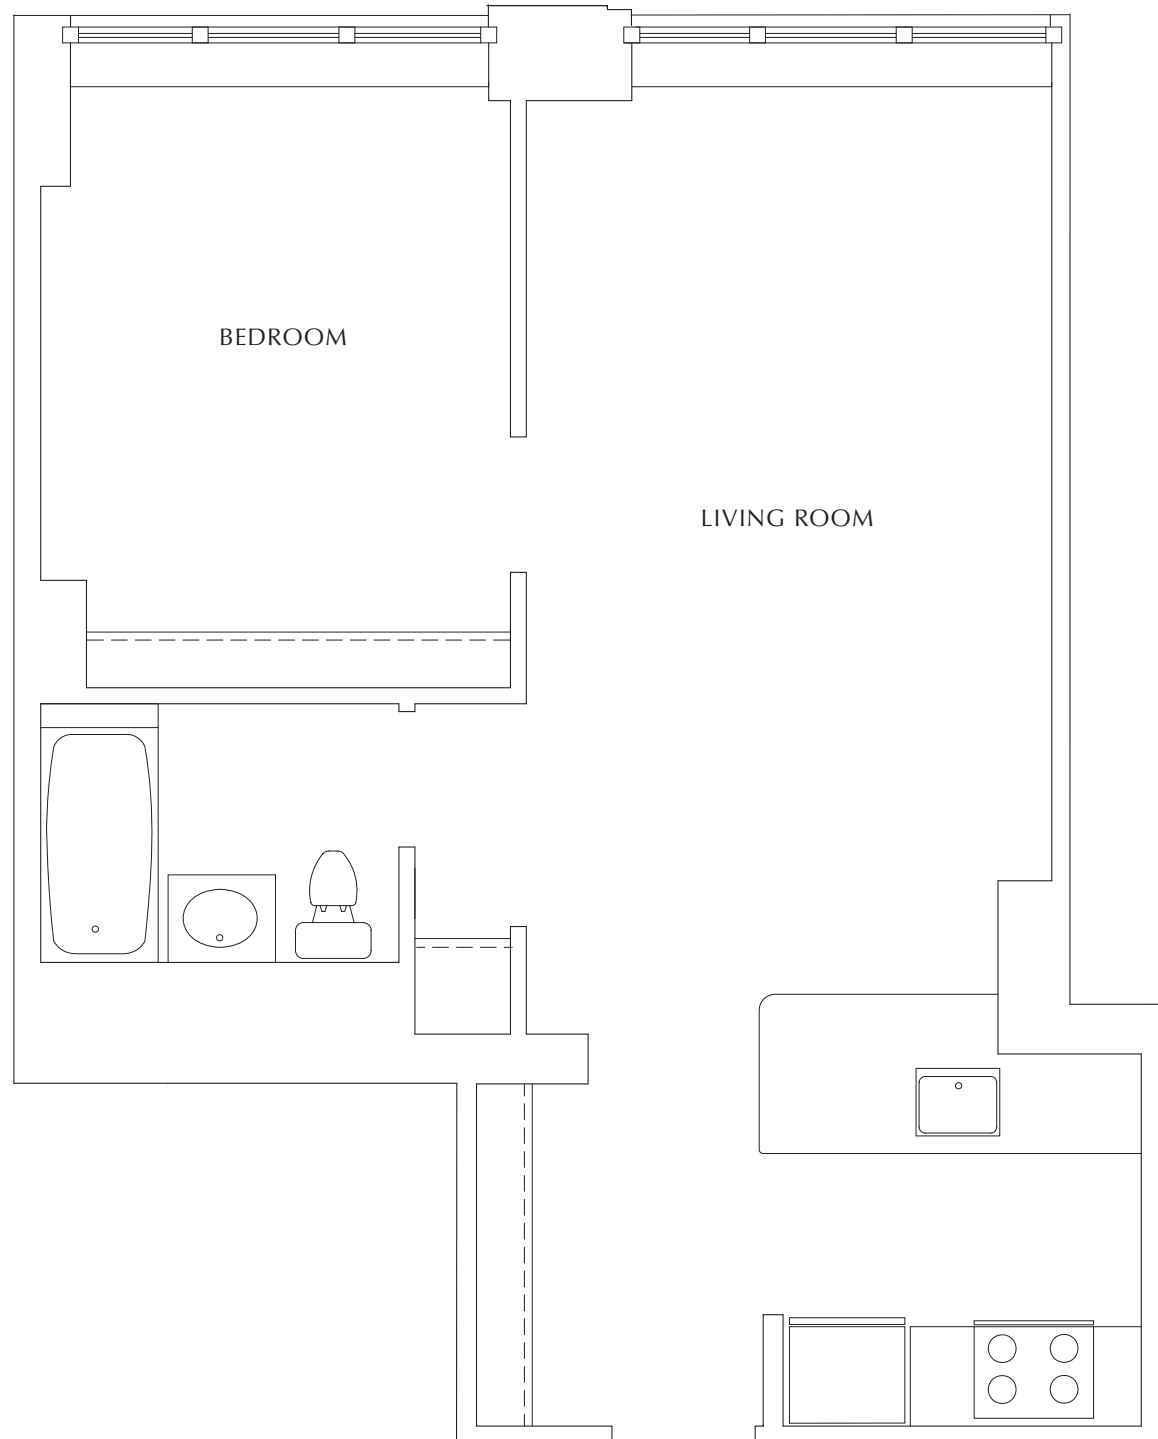

ATLAS NEW YORK

ONE BEDROOM/
ONE BATH

RESIDENCE H FLOORS 23-46

RESIDENCE H

38th Street

6th Avenue

A Gotham Property

Leasing Office